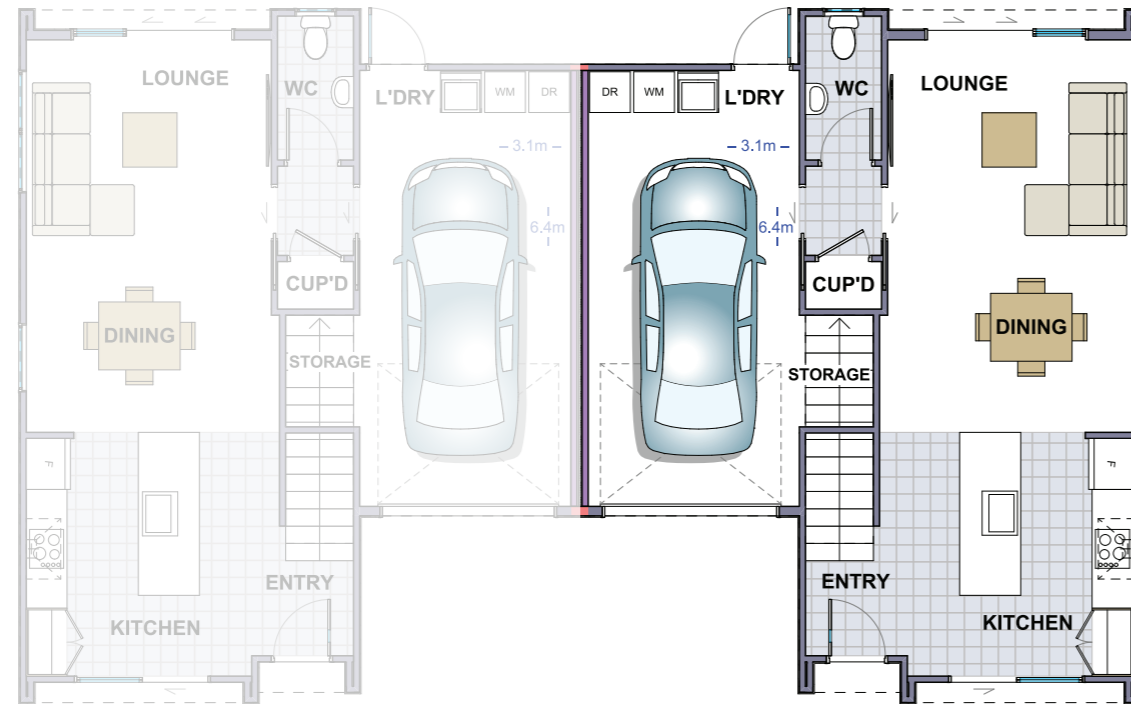

Floorplans: Townhouse 1 & 2

T/HOUSE 2
72.30m²

T/HOUSE 1
72.30m²

T/HOUSE 2
72.30m²

T/HOUSE 1
72.30m²

T/HOUSE 2
69.74m²

T/HOUSE 1
69.74m²

T/HOUSE 2
69.74m²

T/HOUSE 1
69.74m²