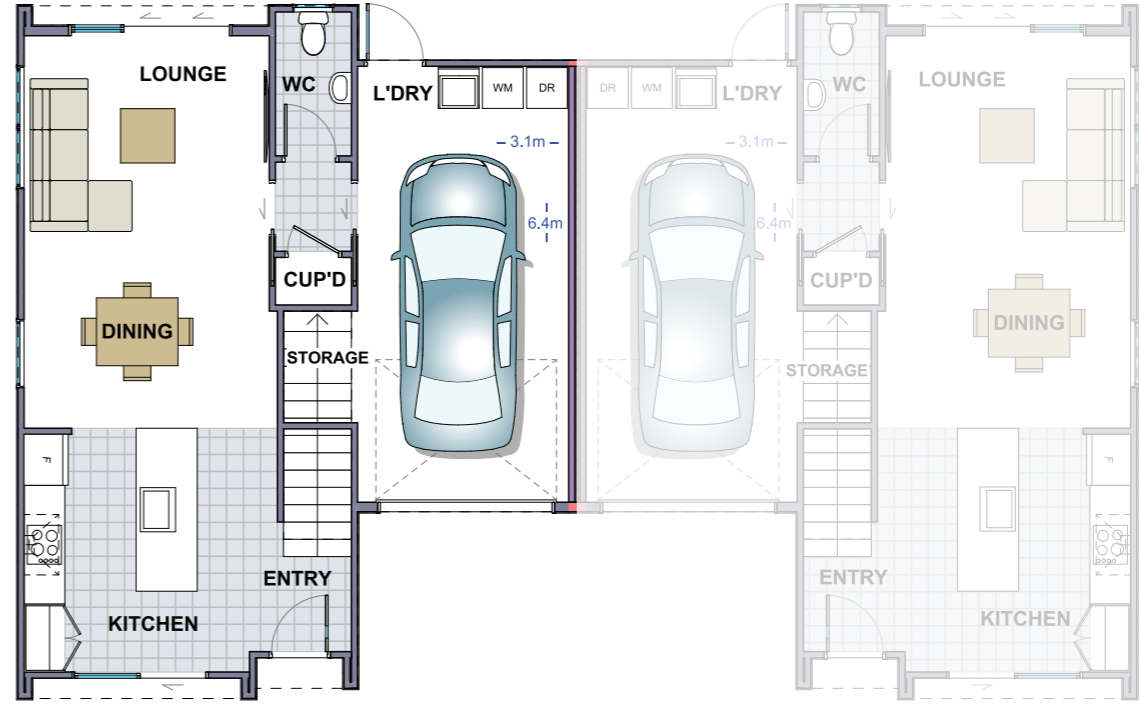

Floorplans: Townhouse 1 & 2

T/HOUSE 2
72.30m²

T/HOUSE 1
72.30m²

T/HOUSE 2
72.30m²

T/HOUSE 1
72.30m²

T/HOUSE 2
69.74m²

T/HOUSE 1
69.74m²

T/HOUSE 2
69.74m²

T/HOUSE 1
69.74m²