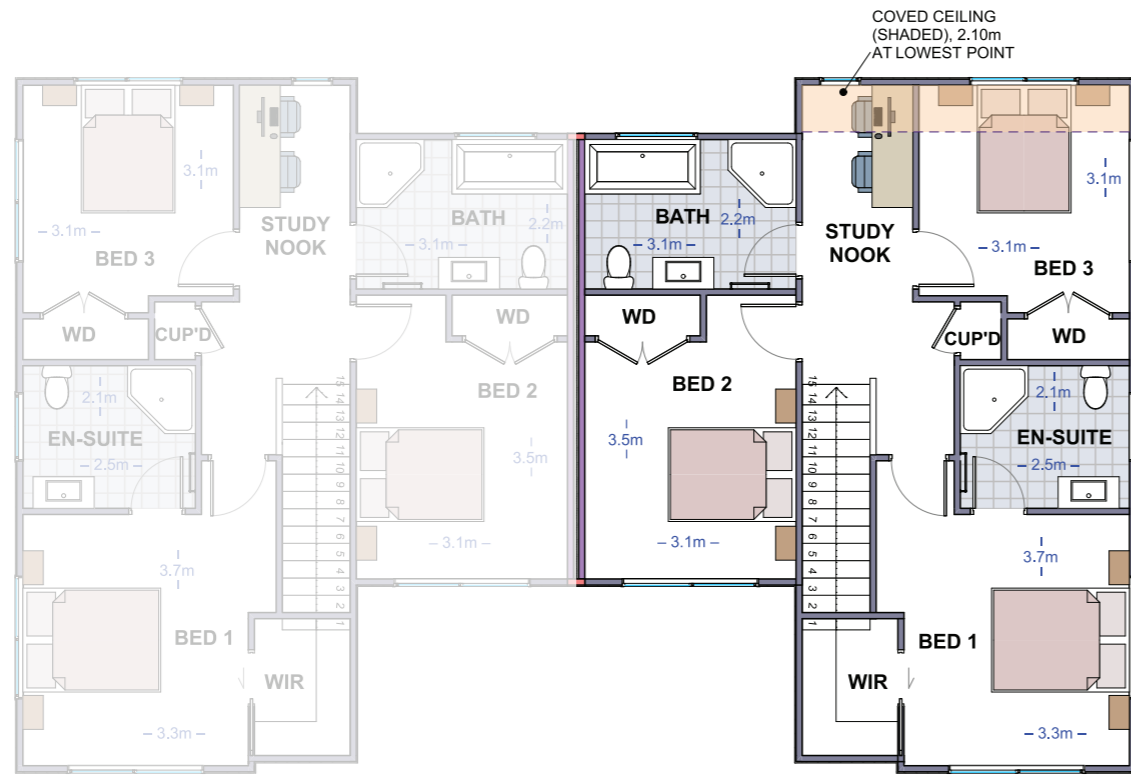

Floorplans: Townhouse 1 & 2

T/HOUSE 2
72.30m²

T/HOUSE 1
72.30m²

T/HOUSE 2
72.30m²

T/HOUSE 1
72.30m²

T/HOUSE 2
69.74m²

T/HOUSE 1
69.74m²

T/HOUSE 2
69.74m²

T/HOUSE 1
69.74m²